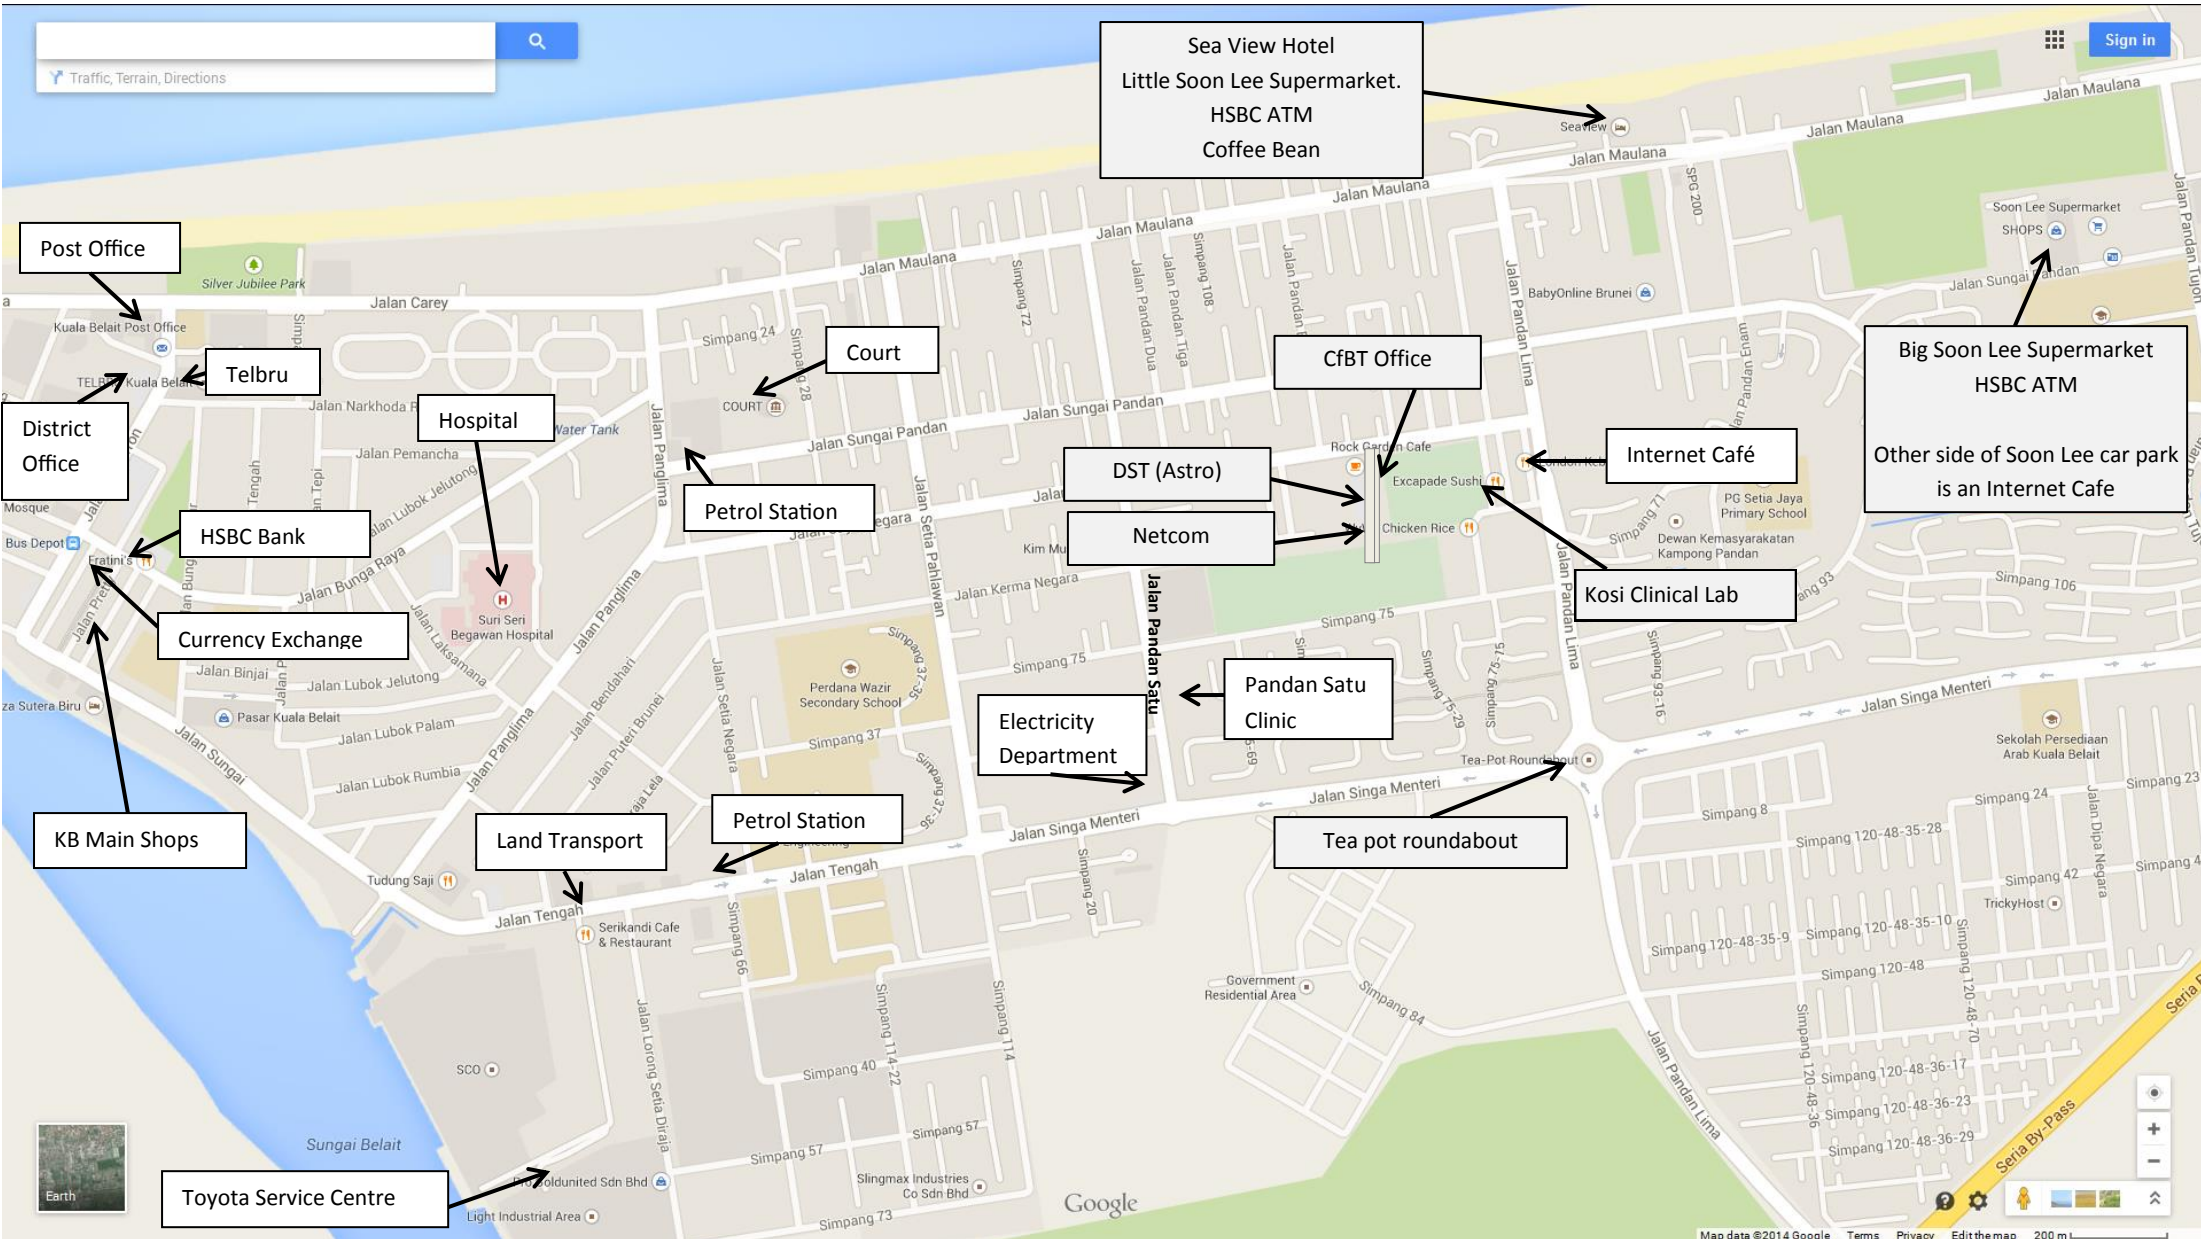

# KUALA BELAIT CENTRAL MAP

Post Office

District Office

KB Main Shops

Toyota Service Centre

HSBC Bank

Currency Exchange

Hospital

Land Transport

Petrol Station

Petrol Station

Court

Electricity Department

Netcom

DST (Astro)

Pandan Satu Clinic

Tea pot roundabout

CBT Office

Sea View Hotel  
Little Soon Lee Supermarket.  
HSBC ATM  
Coffee Bean

Internet Café

Kosi Clinical Lab

Big Soon Lee Supermarket  
HSBC ATM  
Other side of Soon Lee car park  
is an Internet Cafe