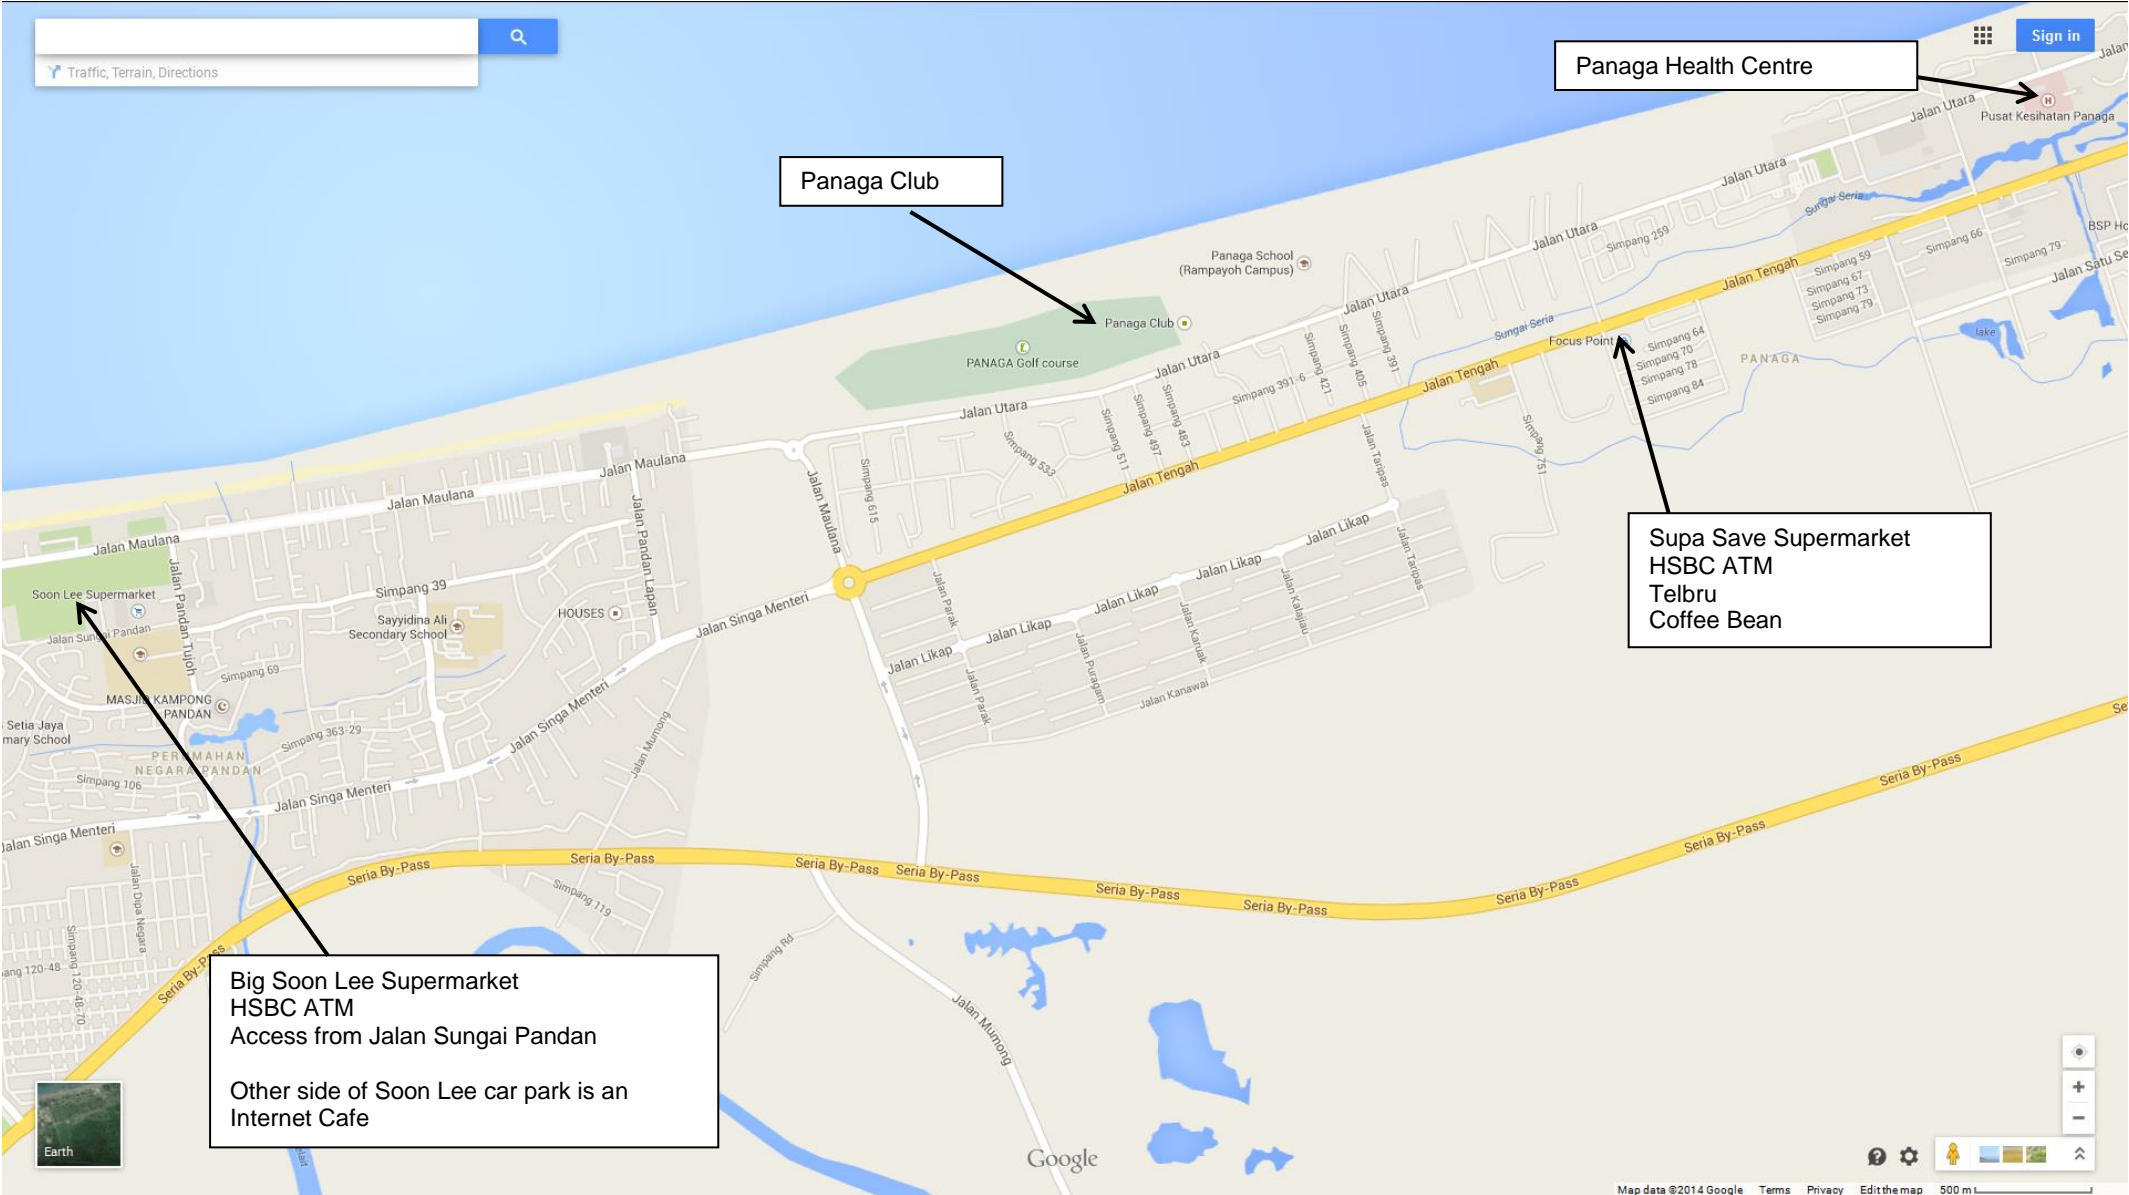

# KUALA BELAIT PANAGA - SUPA SAVE MAP

Panaga Club

Panaga Health Centre

Supa Save Supermarket  
HSBC ATM  
Telbru  
Coffee Bean

Big Soon Lee Supermarket  
HSBC ATM  
Access from Jalan Sungai Pandan  
Other side of Soon Lee car park is an  
Internet Cafe