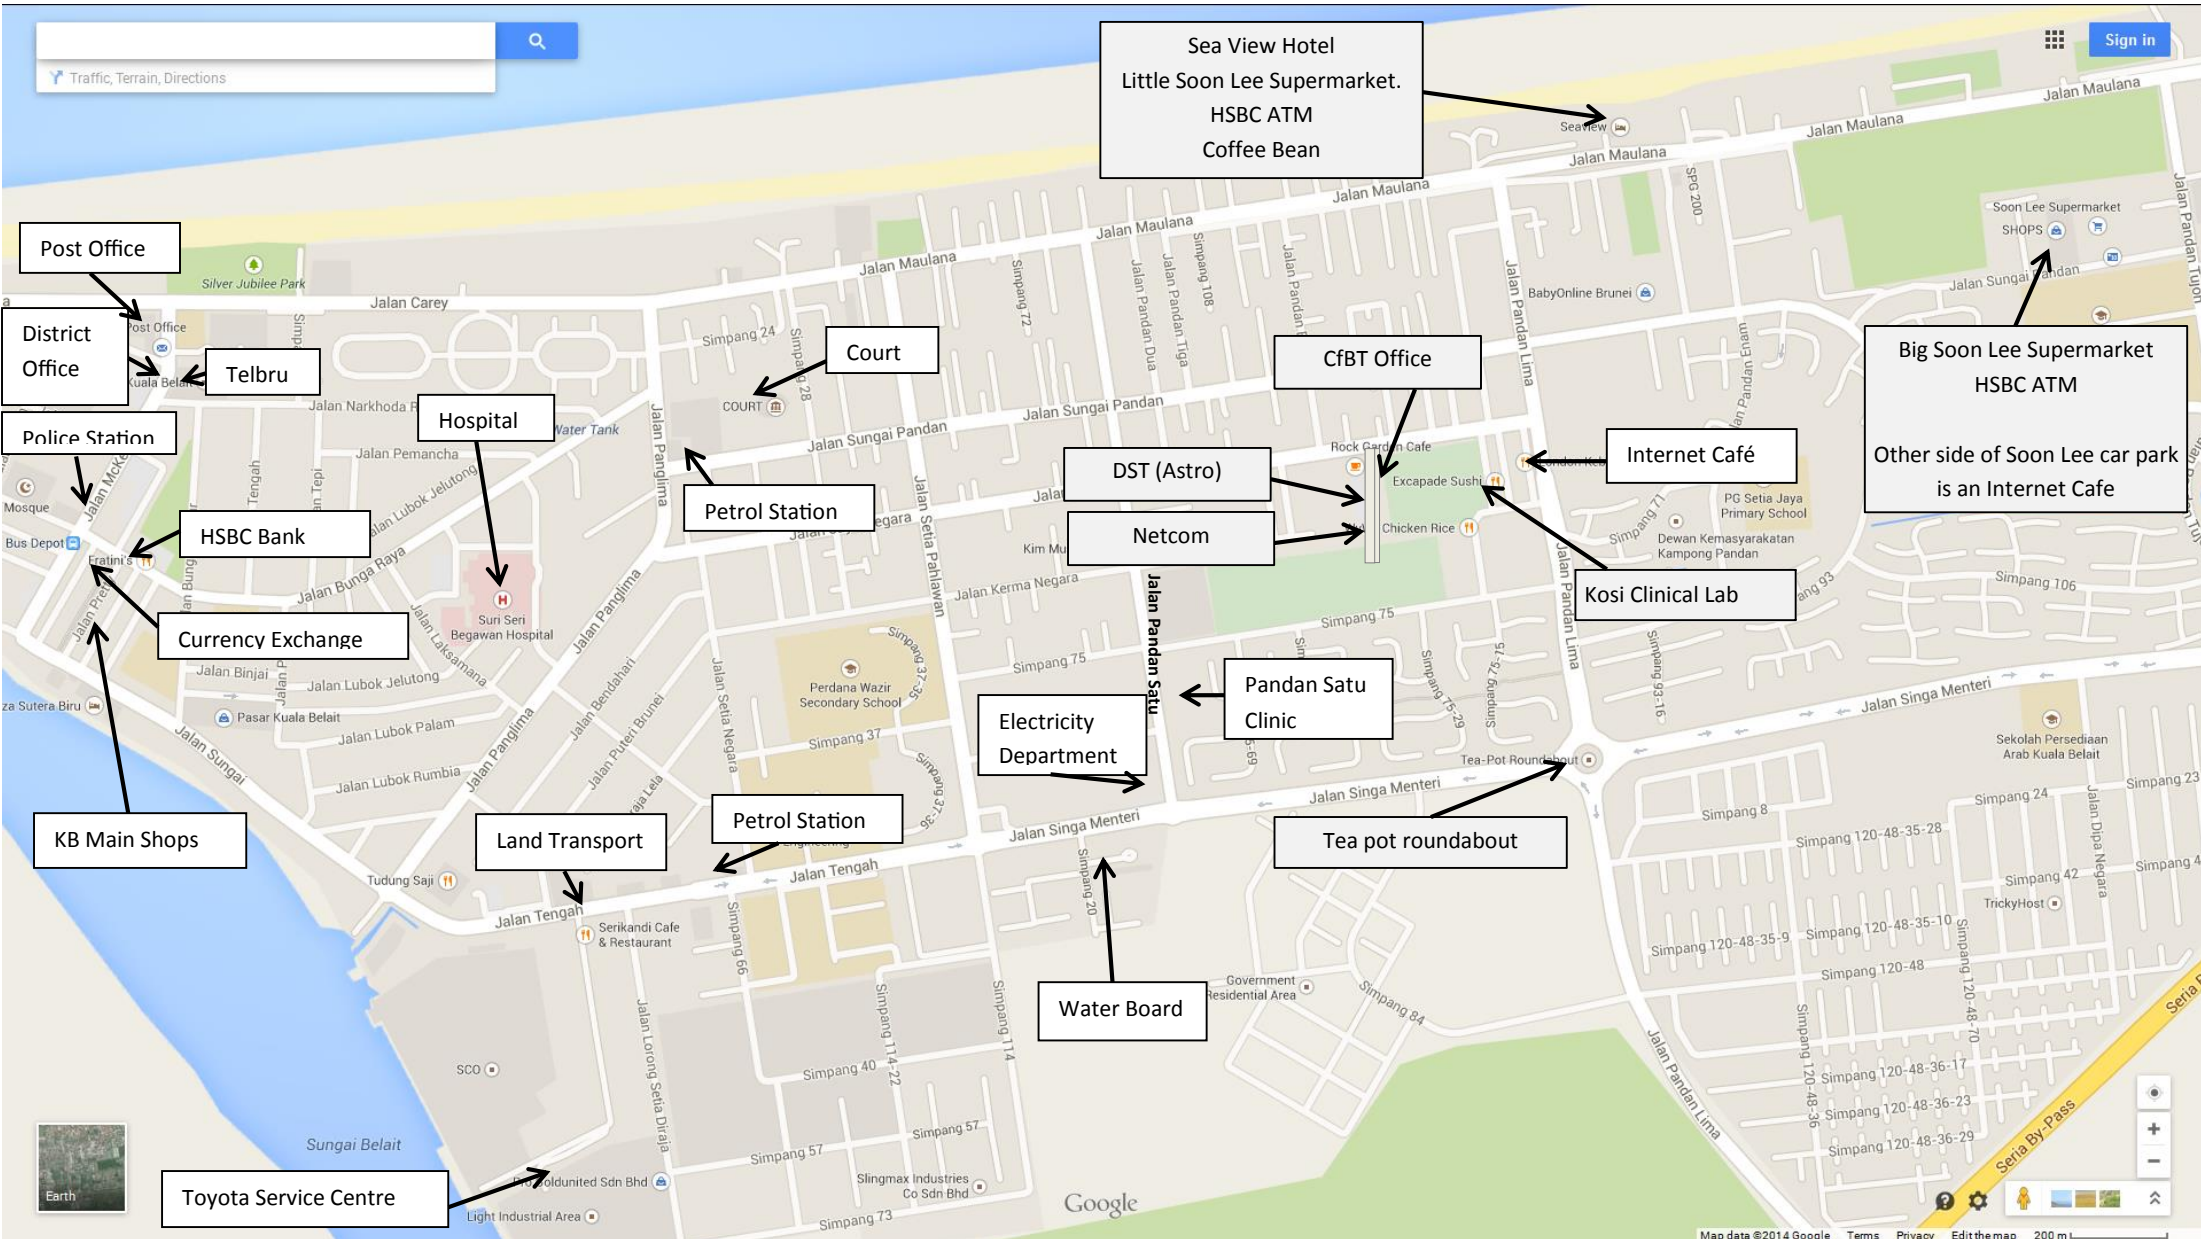

KUALA BELAIT CENTRAL MAP

Post Office

District Office

Police Station

HSBC Bank

Currency Exchange

KB Main Shops

Toyota Service Centre

Telbru

Hospital

Land Transport

Petrol Station

Petrol Station

Court

Electricity Department

Water Board

DST (Astro)

Netcom

Sea View Hotel
Little Soon Lee Supermarket.
HSBC ATM
Coffee Bean

CFBT Office

Pandan Satu Clinic

Tea pot roundabout

Internet Café

Kosi Clinical Lab

Big Soon Lee Supermarket
HSBC ATM
Other side of Soon Lee car park
is an Internet Cafe